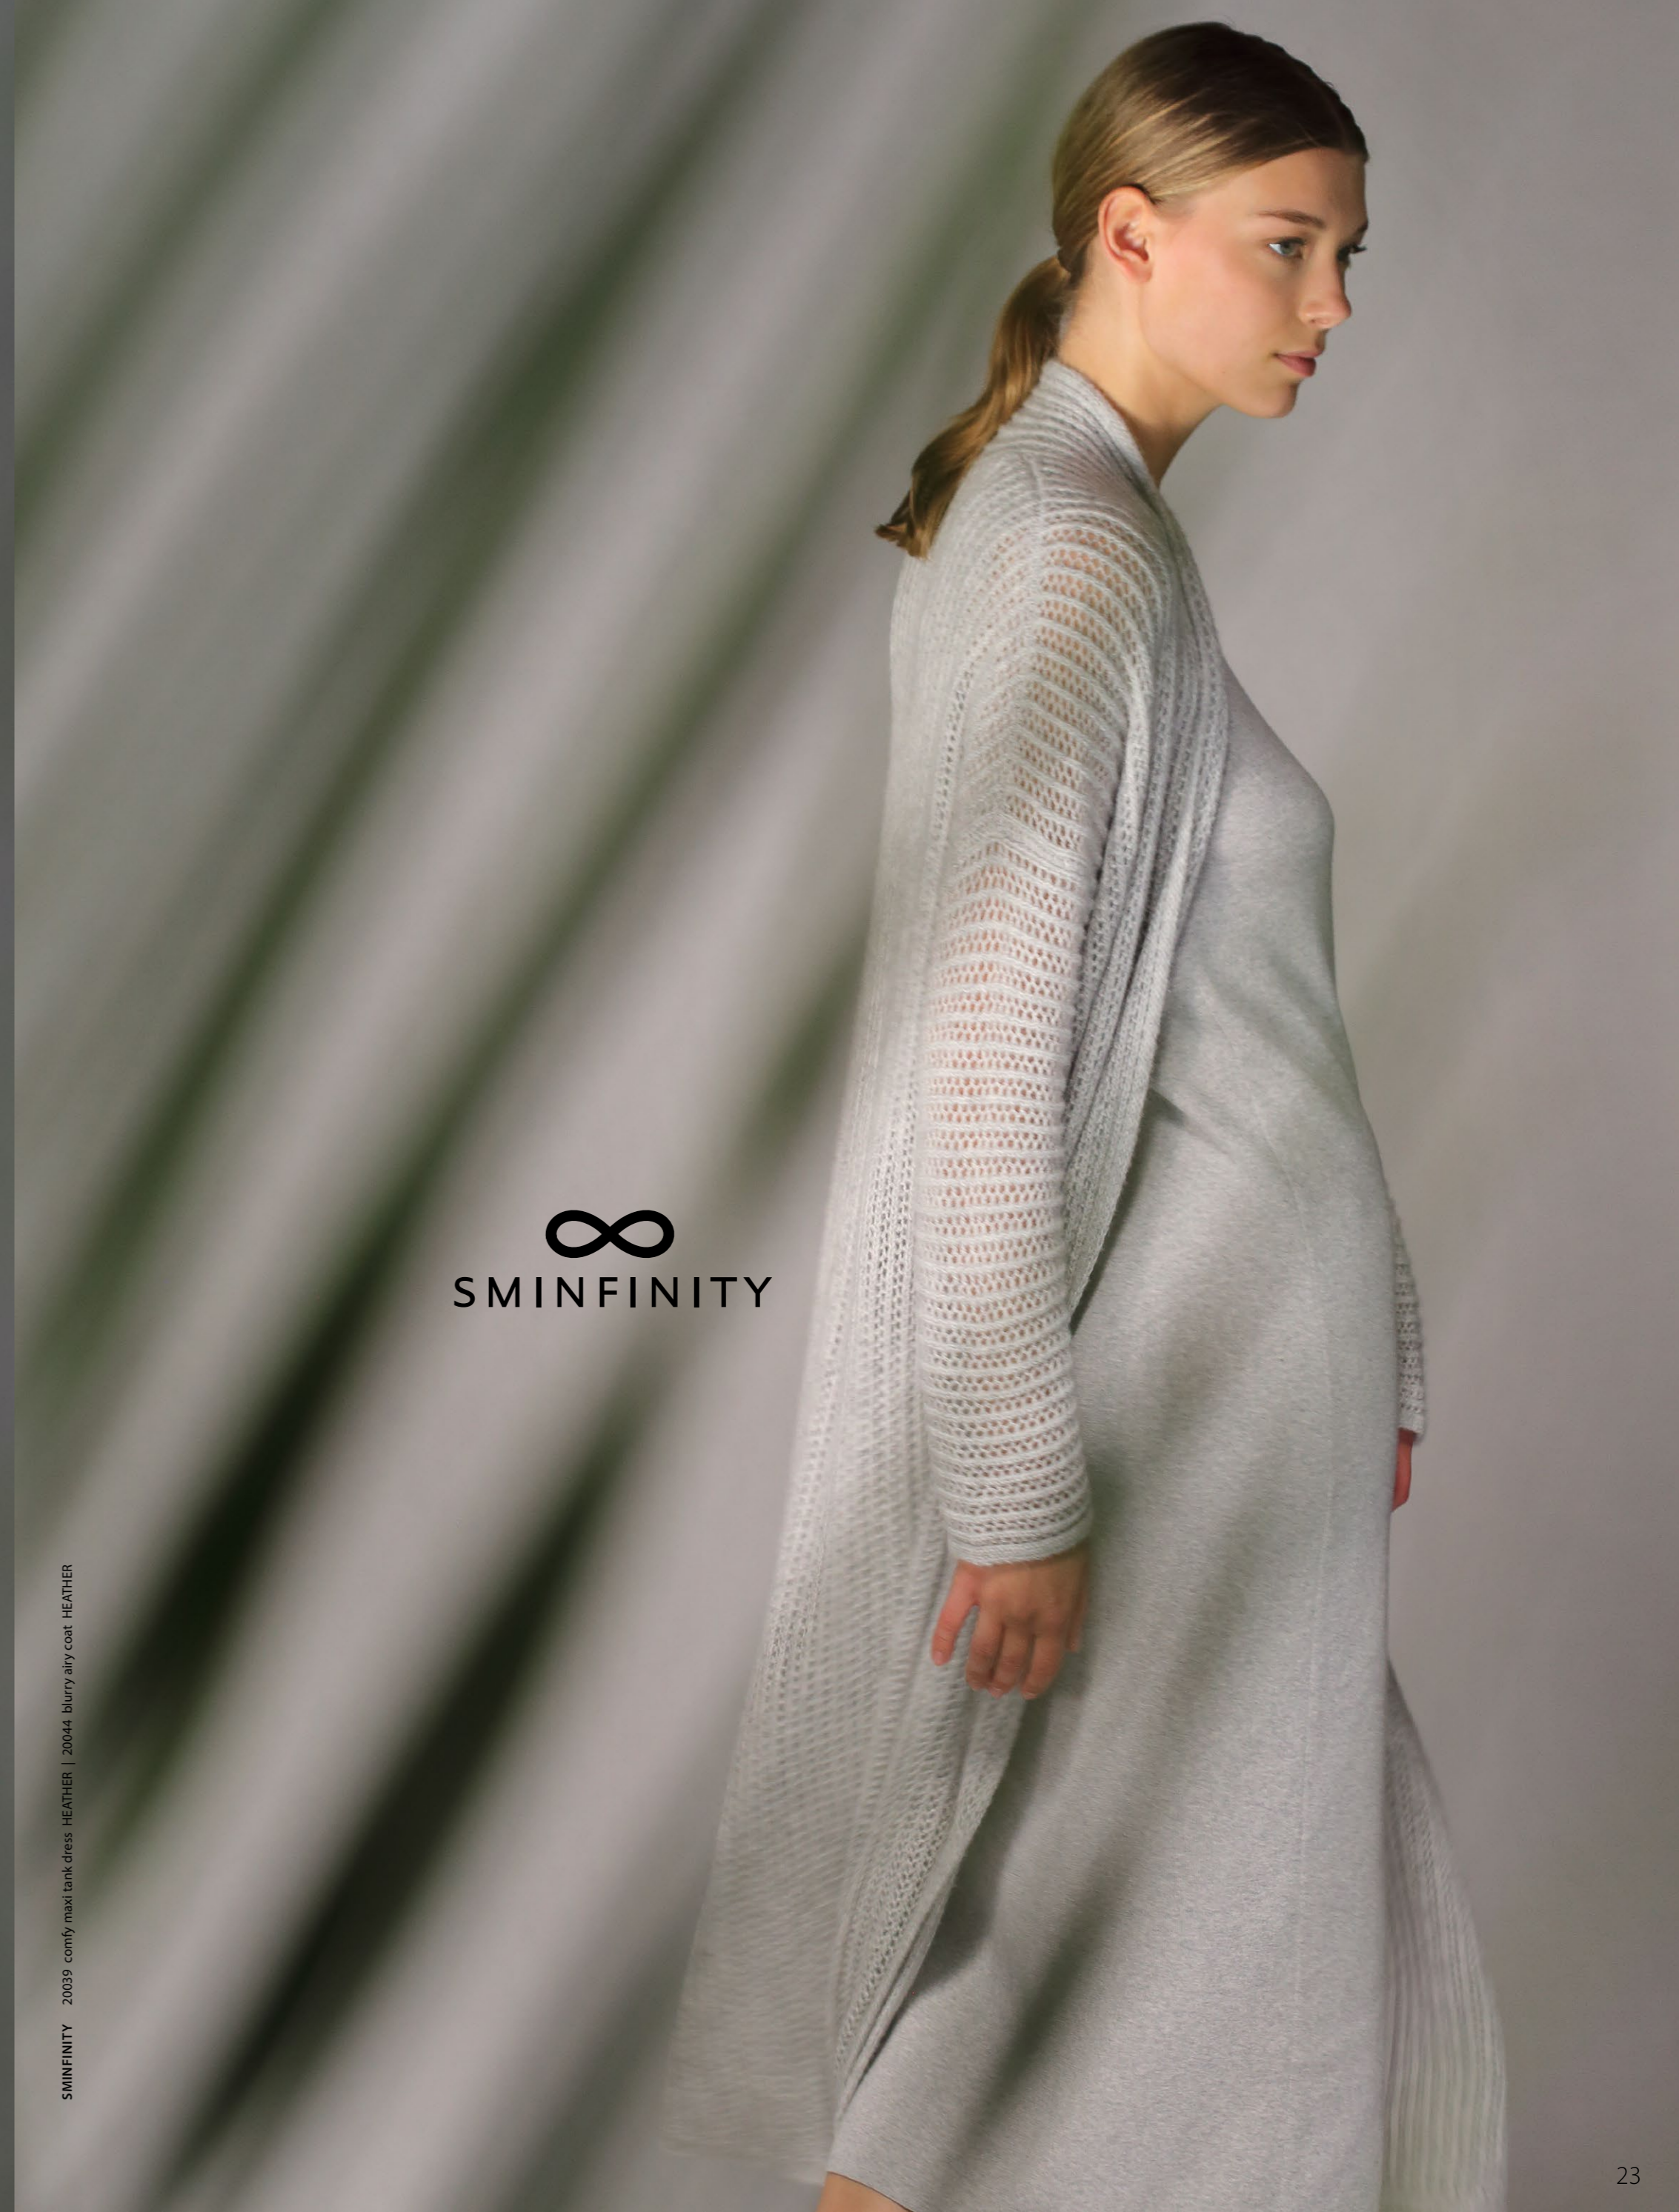

SMINFINITY

SPRING SUMMER 2024

SMINFINITY 20039 comfy maxi tank dress HEATHER

SMINFINITY 20044 blurry airy coat HEATHER

SMINFINITY

SMINFINITY 20007 pure slitted pants FLARE | 20009 pure fitted rib V-neck FLARE | 20400 hang loose ring belt FLARE